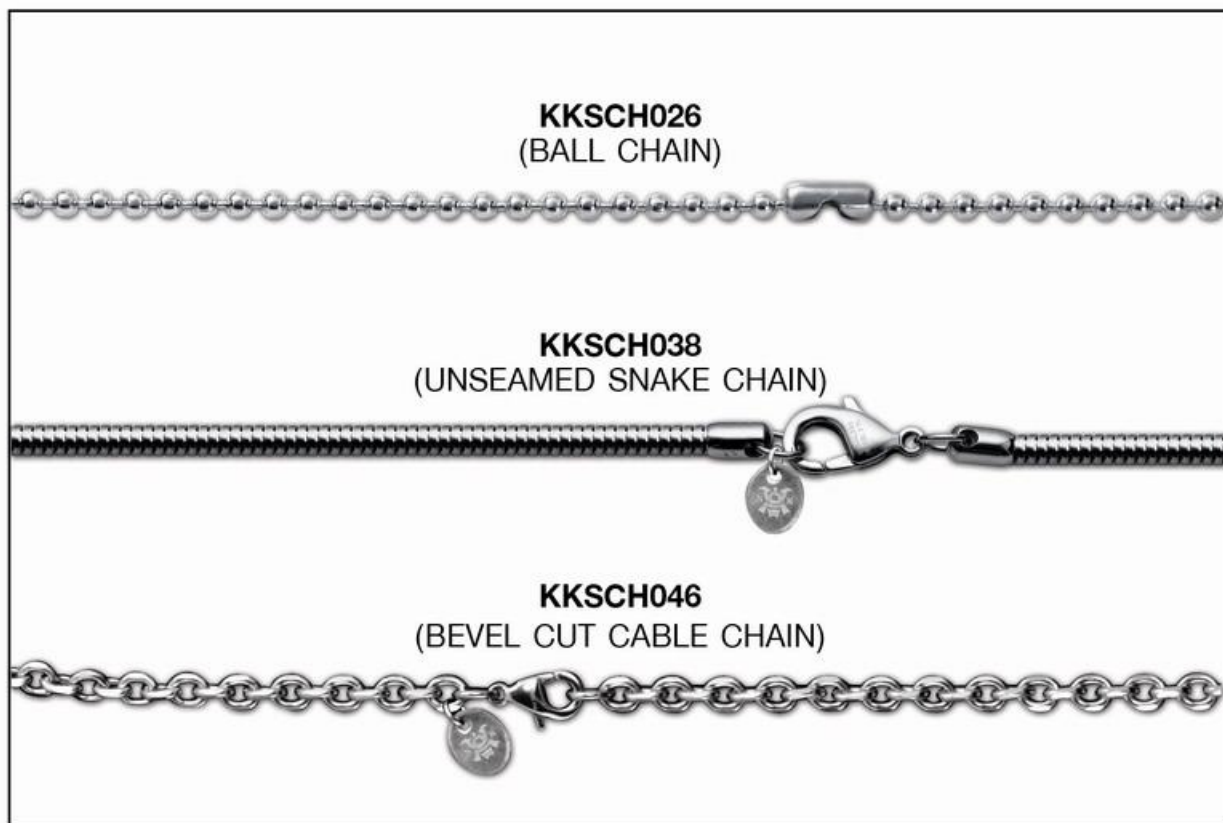

www.cj-piercing.com.ua

WALLET CHAINS

www.cj-piercing.com.ua

KKWA001

(60 CM length)

WALLET NOT INCLUDED

www.cj-piercing.com.ua

		CHAIN SIZE	CHAIN LENGTH
KKSCH026	KOOL KATANA BALL CHAIN	2.4 CM	50 CM
KKSCH026	KOOL KATANA BALL CHAIN	2.4 CM	60 CM
KKSCH026	KOOL KATANA BALL CHAIN	3.0 CM	50 CM
KKSCH026	KOOL KATANA BALL CHAIN	3.0 CM	60 CM
KKSCH038	KOOL KATANA UNSEAMED SNAKE CHAIN	3.2 CM	45 CM
KKSCH038	KOOL KATANA UNSEAMED SNAKE CHAIN	3.2 CM	50 CM
KKSCH038	KOOL KATANA UNSEAMED SNAKE CHAIN	2.4 CM	50 CM
KKSCH038	KOOL KATANA UNSEAMED SNAKE CHAIN	2.4 CM	60 CM
KKSCH046	KOOL KATANA BEVEL CUT CABLE CHAIN	1.1 X 4.5 CM	50 CM
KKSCH046	KOOL KATANA BEVEL CUT CABLE CHAIN	1.1 X 4.5 CM	60 CM