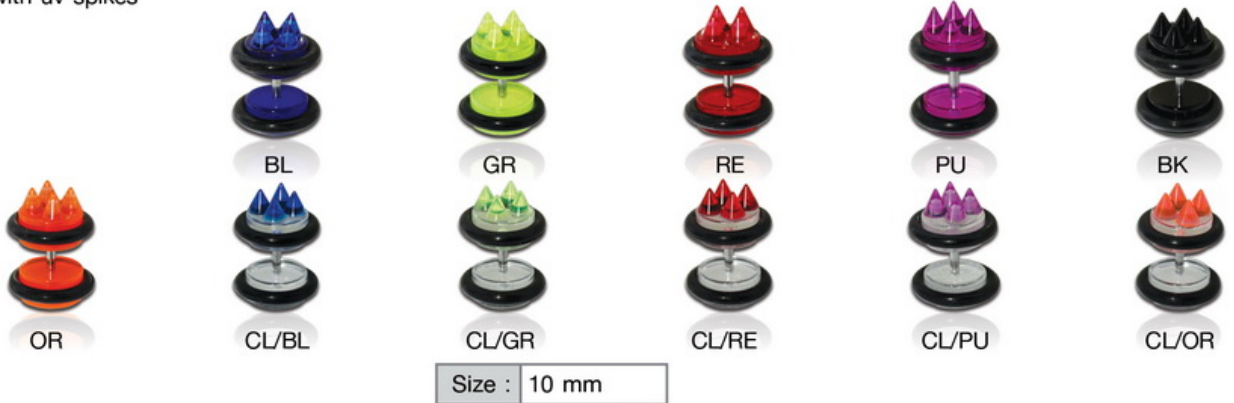

MGUSP
Magnetic fake uv spirals

Size : 6, 8 mm

www.g-piercing.com.ua

FAKE PIERCINGS

Acrylic

FUPLC

Fake plugs with uv spikes

RAFUEX