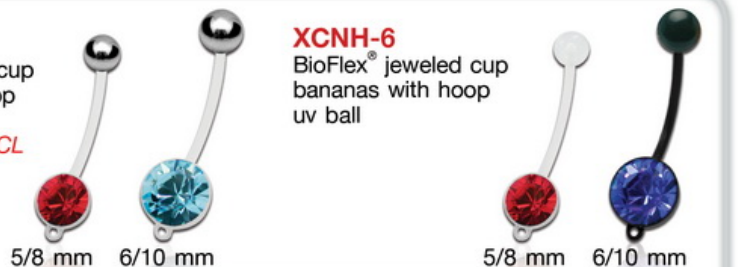

DFSCH1

Steel cast double jeweled bananas with hoop (4/6 mm)

Length : 8, 10, 12 mm

XCNH-1
BioFlex® jeweled cup
bananas with hoop
steel ball
Only available in CL

XCNH-6
BioFlex® jeweled cup
bananas with hoop
uv ball