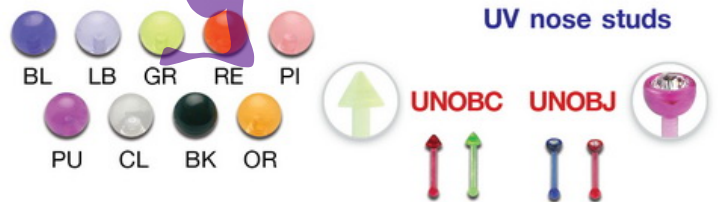

Acrylic retainer

Code	Type	Gauge	Disc
UNORT	Nose bone	0.8 mm / 20G	1.3 mm

Code	Type	Gauge	Head
UNOBC-0.8	Nose bone	0.8 mm / 20G	2.3 mm
UNOBJ-0.8	Nose bone	0.8 mm / 20G	2.3 mm