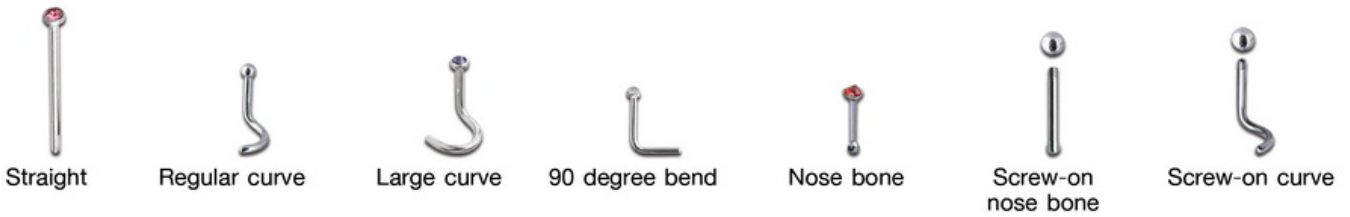

NOSE STUDS

Nose studs styles

Titanium