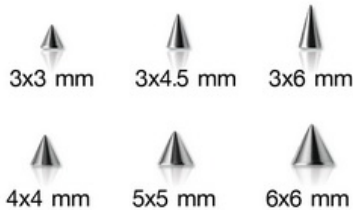

Length :	6, 7, 8, 9, 10, 12, 14, 16, 18, 19 mm
Balls :	3, 4, 5, 6, 8 mm

SP

Spirals

Diameter :	8, 9, 10 and 12 mm
Balls :	3, 4, 5, 6, 8 mm

LB

Labrets

Length :	4, 5, 6, 7, 8, 9, 10, 11.2, 12, 12.7, 14, 16, 19, 22 mm
Balls :	3, 4, 5, 6, 8 mm

www.gopiercing.com.ua

C

Cones for 1.6 mm / 14ga

3x3 mm 3x4.5 mm 3x6 mm
4x4 mm 5x5 mm 6x6 mm

BLC

Barbells

Length :	6, 7, 8, 9.5, 10, 11.2, 12, 12.7, 13, 14, 15, 16, 18, 19, 20, 22, 24, 26, 29, 30, 32, 34, 36, 38, 40, 44, 50 mm
Cones :	3x3, 3x4.5, 3x6, 4x4, 5x5, 6x6 mm