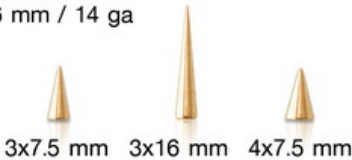

GPLC

Long cones
for 1.6 mm / 14 ga

3x7.5 mm   3x16 mm   4x7.5 mm

GPS

Spikes
for 1.6 mm / 14 ga

5x10 mm

GPRS

Round spikes
for 1.6 mm / 14 ga

5 mm

GPSDUM

Small dum
for 1.6 mm / 14 ga

4 mm

GPBL

Barbells

Length :	8, 10, 11.2, 12, 14, 16, 18, 19, 20 mm
Balls :	3, 4, 5, 6 mm

GPBN

Bananas

Length :	6, 8, 10, 12 mm
Balls :	3, 4, 5, 6 mm

GPCB

Circular barbells

Diameter :	8, 10, 12 mm
Balls :	3, 4, 5, 6 mm

GPSP

Spirals

Diameter :	10, 12 mm
Balls :	3, 4, 5, 6 mm

GPLB

Labrets

Length :	6, 7, 8, 10, 12 mm
Balls :	3, 4, 5, 6 mm

GPLBC

Labrets

Length :	6, 7, 8, 10, 12 mm
Cones :	3x3, 4x4, 5x5, 6x6 mm

GPLBLC

Labrets

Length :	6, 7, 8, 10, 12 mm
Cone :	3x7.5, 3x16, 4x7.5 mm