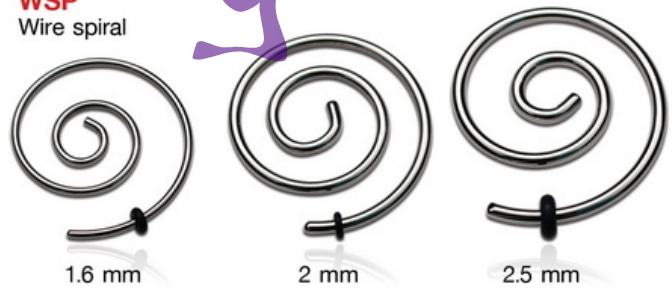

316L SURGICAL STEEL

Hardware

EX	Expanders	CL	Claws
	Gauge		Gauge
	1.6 mm 2 mm 2.5 mm 3 mm 4 mm 5 mm 6 mm 7 mm 8 mm 10 mm		1.6 mm 2 mm 2.5 mm 3 mm 4 mm 5 mm 6 mm 8 mm

STRKIT1

Surgical steel stretching kit. Consists of 2 double flared flesh tunnels and 1 expander.

CL2	"S" Claws
	Gauge
	3 mm 4 mm 5 mm 6 mm

SAFETY

Safety pins

Gauge : 4, 6, 8, 10, 12 mm

www.gj-piercing.com.ua

MWSP

Wire spiral

WSP

Wire spiral

WFH

Wire piercing (Fish hook)
1.2 mm / 16ga

BLACK STEEL

Black steel is Surgical steel 316L coated by using a PVD process (Physical vapor deposition). The coating is extremely resistant to scratches.