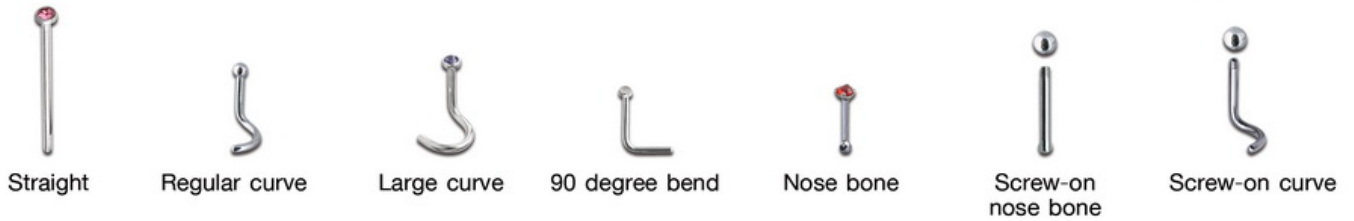

NOSE STUDS

Nose studs styles

Surgical steel