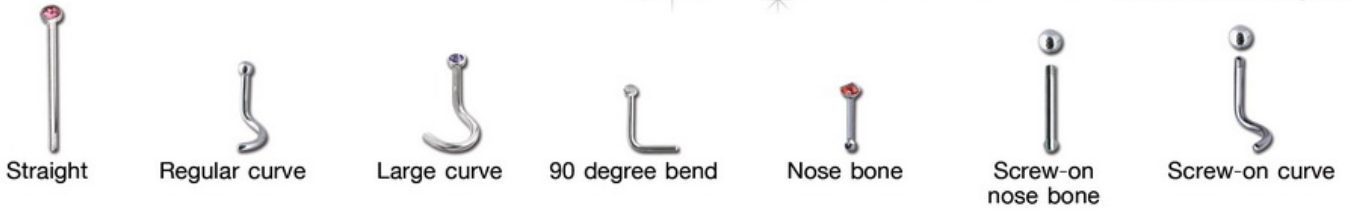

NOSE STUDS

Nose studs styles

Black steel

Mix shapes nose bones

BKNOB1-0.8

BKNOB2-0.8

BKNOB3-0.8

BKNOB13-0.8

BKNOB14-0.8

BKNOB15-0.8

BKNOB17-0.8

BKNOB18-0.8

BKNOB19-0.8

BKNOB20-0.8

Mix shapes nose studs

BKNO1-0.8

BKNO2-0.8

BKNO3-0.8

BKNO13-0.8

BKNO14-0.8

BKNO15-0.8

BKNO17-0.8

BKNO18-0.8

BKNO19-0.8

BKNO20-0.8

Gauge : 0.8 mm / 20G Length : 6.5 mm