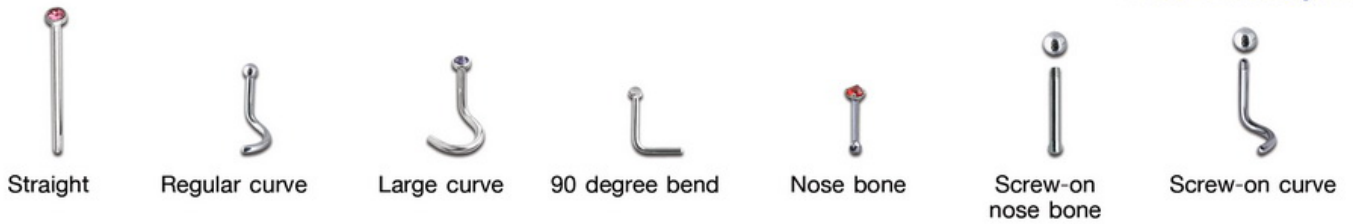

NOSE STUDS

Nose studs styles