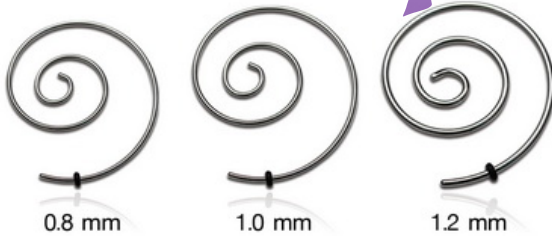

TS
Straight tusks

CLSC7	Steel cast claw Gauge 2 mm 2.5 mm 3 mm	CLSC16	Steel cast claw Gauge 2.5 mm 3 mm 4 mm 5 mm	CLSC17	Steel cast claw Gauge 2.5 mm 3 mm 4 mm 5 mm
CLSC18	Steel cast claw Gauge 2.5 mm	CLSC19	Steel cast claw Gauge 3 mm	CLSC20	Steel cast claw Gauge 2.5 mm 3 mm 4 mm 5 mm
CLSC21	Steel cast claw Gauge 2.5 mm 3 mm 4 mm 5 mm	CLSC22	Steel cast claw Gauge 4 mm	CLSC24	Steel cast claw Gauge 2 mm 2.5 mm 3 mm 4 mm 5 mm 6 mm 8 mm

316L SURGICAL STEEL

Hardware

EX	Expanders	CL	Claws
	Gauge		Gauge
	1.6 mm 2 mm 2.5 mm 3 mm 4 mm 5 mm 6 mm 7 mm 8 mm 10 mm		1.6 mm 2 mm 2.5 mm 3 mm 4 mm 5 mm 6 mm 8 mm

STRKIT1

Surgical steel stretching kit. Consists of 2 double flared flesh tunnels and 1 expander.

CL2	"S" Claws
	Gauge
	3 mm 4 mm 5 mm 6 mm

SAFETY

Safety pins

Gauge : 4, 6, 8, 10, 12 mm

www.gj-piercing.com.ua

MWSP

Wire spiral

WSP

Wire spiral

WFH

Wire piercing (Fish hook)
1.2 mm / 16ga

BLACK STEEL

Black steel is Surgical steel 316L coated by using a PVD process (Physical vapor deposition). The coating is extremely resistant to scratches.