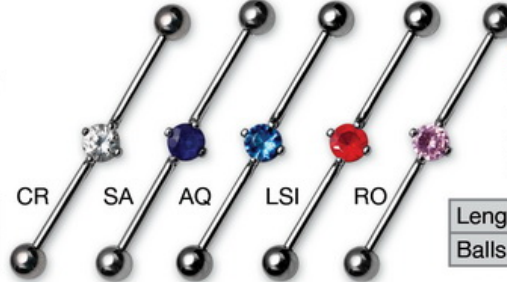

IDBLSC1
Industrial barbell
with steel cast
attachment

IDBLSC22
Industrial barbell
with steel cast
attachment

IDBLSC62
Industrial barbell
with steel cast
attachment

IDBLSC69
Industrial barbell
with steel cast
attachment

IDBLSC74
Industrial barbell
with steel cast
attachment

Length : 33, 37, 41 mm
Balls : 5 mm

Length : 33, 37, 41 mm
Balls : 5 mm

Length : 33, 37, 41 mm
Balls : 5 mm

Length : 33, 37, 41 mm
Balls : 5 mm

Length : 33, 37, 41 mm
Balls : 5 mm

IDBLSB7
Industrial barbell
with jeweled
steel cast
attachment

Length : 30, 34, 38 mm
Balls : 5/6/5 mm

IDBLSB8
Industrial barbell
with jeweled
steel cast
attachment

Length : 30, 34, 38 mm
Balls : 5/6/5 mm