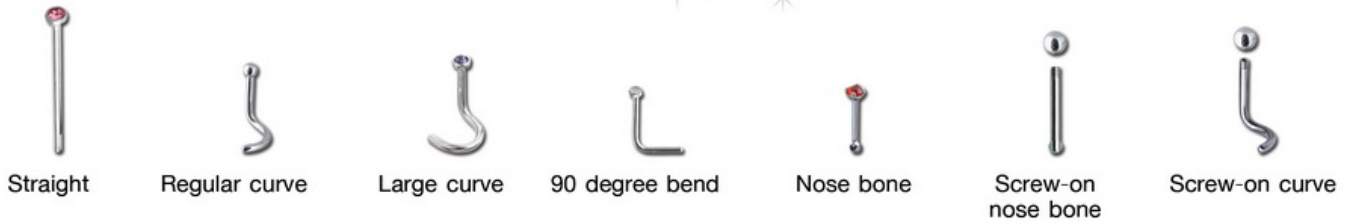

NOSE STUDS

Nose studs styles

1.5 mm Half ball nose studs

1.5 mm Disc nose studs

Code	Type	Gauge	Gold
18NO5-S-0.6	Straight 15 mm	0.6 mm / 22G	18k Yellow
18NO5-C-0.6	Regular curve	0.6 mm / 22G	18k Yellow

Code	Type	Gauge	Gold
18NO6-S-0.6	Straight 15 mm	0.6 mm / 22G	18k Yellow
18NO6-C-0.6	Regular curve	0.6 mm / 22G	18k Yellow