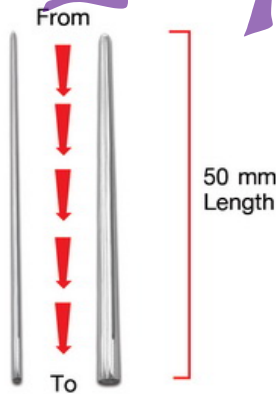

TOOLS

BHTL

LHT

SKP

Replacement stones kit
500 stones in the most useful colors and size.
and a two component glue to take care
of most repair work.

www.gj-piercing.com.ua

INP

Insertion pins

Gauge	Size (From → To)	Length
1.2 mm	1 mm → 1.3 mm	50 mm
1.6 mm	1 mm → 1.7 mm	50 mm
2 mm	1.2 mm → 2.1 mm	50 mm
2.4 mm	1.6 mm → 2.5 mm	50 mm
3.2 mm	2 mm → 3.3 mm	50 mm
4 mm	2.4 mm → 4.1 mm	50 mm
5 mm	3.2 mm → 5.1 mm	50 mm
6 mm	4 mm → 6.1 mm	50 mm
7 mm	4.4 mm → 7.1 mm	50 mm
8 mm	5 mm → 8.1 mm	50 mm
9 mm	5.2 mm → 9.1 mm	50 mm
10 mm	6 mm → 10.1 mm	50 mm
11 mm	6.2 mm → 11.1 mm	50 mm

*NB : It is not possible for the thread of a 1.2 or 1.6 mm barbell to fit completely in an insertion pin.
The insertion pin would have to be much bigger to accommodate the thread.*

NEEDLES

Loose needles
Also see page 7 for sterile needles

NEEDLES-BOX

Bottle of 100 Pcs