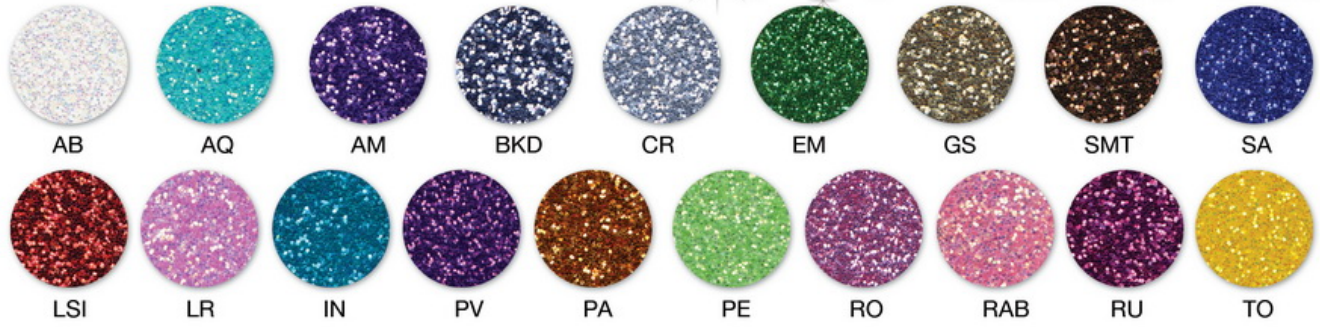

BLFP2
Glitterline flat barbells

Length :	14, 16 and 19 mm
Balls :	6/8 mm

BNJP2
Glitterline bananas

Length :	8, 10, 12 mm
Balls :	5/8 mm

BKBNJP2
Glitterline black steel bananas

Length :	8, 10, 12 mm
Balls :	5/8 mm