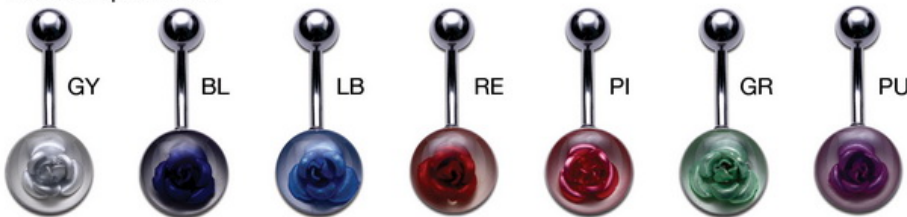

Length : 10 mm

BNDJSL
Double jeweled
slave bananas

Length : 10 mm

SBNJ
Jeweled mini bananas

Length : 6, 8, 10, 11.2, 12 mm
Balls : 4/6 mm

SBNDJ
Double jeweled
mini bananas

Length : 6, 8, 10, 11.2, 12 mm
Balls : 4/6 mm

BNJ
Jeweled bananas

Length : 6, 8, 10, 11.2, 12, 14 mm
Balls : 5/8 mm

BNDJ
Double
jeweled bananas

Length : 6, 8, 10, 11.2, 12, 14 mm
Balls : 5/8 mm

BNJSP
Jeweled bananas with rivoli stone

Length : 10 mm
Balls : 5/8 mm

JBF
Flat stone
jeweled balls
4 mm not available in BZ

BNJF
Flat stone
jeweled bananas

Length : 10 mm
Balls : 5/8 mm

BNDJF
Flat stone double
jeweled bananas

Length : 10 mm
Balls : 5/8 mm

CBNF
Flower cup bananas

Length : 10 mm
Balls : 6/12 mm

CBND
Dice cup bananas

Length : 10 mm
Balls : 6/12 mm

316L SURGICAL STEEL

1.6 mm / 14 ga

Jeweled steel

BNMJJE
Multi jeweled bananas

Length :	10 mm
Balls :	5/8 mm