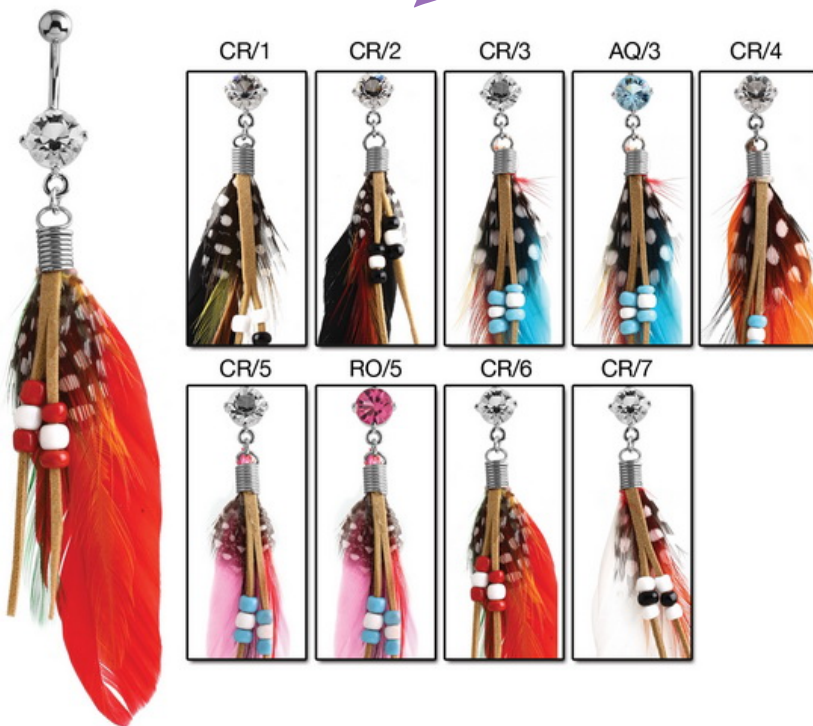

FASHION BANANAS

Rhodium plated brass

www.gj-piercing.com.ua

BST1017

Length : 8, 10, 12 mm