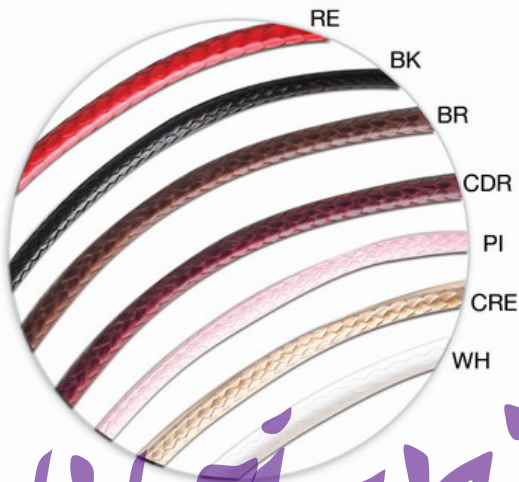

NEC29

(Rubber necklace with steel cast lock and extension chain)

Rubber diameter: 3, 4 mm Length: 40, 45, 50 cm

NECKLACES

Wax rope

NEC10

(Wax rope necklaces with extension chain)

Wax rope diameter: 1.5, 2, 2.5, 3, 4 mm Length: 40, 45, 50 cm

NEC11

(Wax rope necklaces with extension chain)

Wax rope diameter: 1.5, 2, 3 mm Length: 40, 45, 50 cm

Weaved imitation leather

NEC16

(Weaved imitation leather necklaces with extension chain)

Imitation leather diameter: 3, 4 mm Length: 40, 45, 50 cm